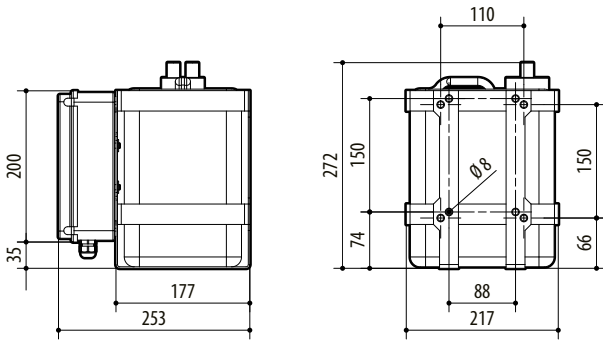

WASL5-WASPT5L