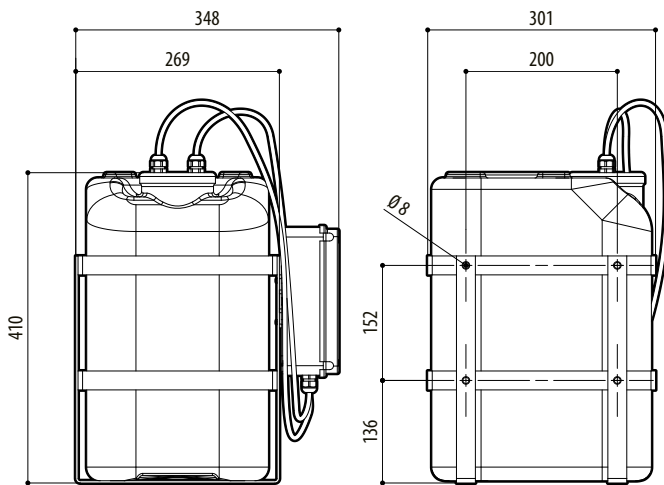

WAS23L-WASPT23L

INTEGRATED POSITIONING UNITS	EXPLOSION-PROOF SYSTEMS	STAINLESS STEEL SYSTEMS	DOME ENCLOSURES	VANDAL RESISTANT HOUSINGS	IR ILLUMINATORS	P&T MOTORS AND THERMIST	CAMERA BRACKETS	DIGITAL VIDEO SYSTEMS	CONTROL KEYBOARDS	VIDEO SWITCHING AND DISTRIBUTION	VIDEO TRANSMISSION