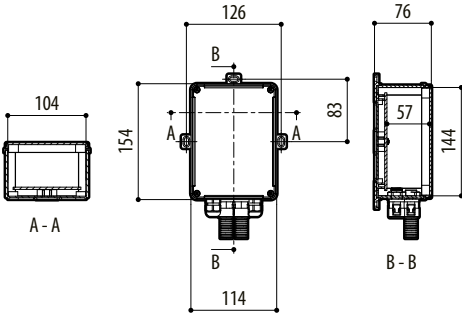

OHEG88

INTEGRATED POSITIONING UNITS	EXPLOSION-PROOF SYSTEMS	STAINLESS STEEL SYSTEMS	DOME ENCLOSURES	VANDAL RESISTANT HOUSINGS	IR ILLUMINATORS	P&T MOTORS AND THERMIST	CAMERA BRACKETS	DIGITAL VIDEO SYSTEMS	CONTROL KEYBOARDS	VIDEO SWITCHING AND DISTRIBUTION	VIDEO TRANSMISSION