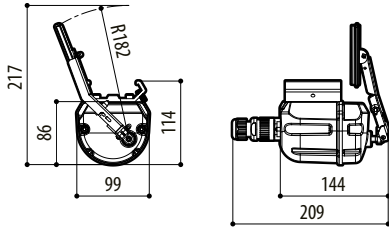

VIP6A

INTEGRATED POSITIONING UNITS	EXPLOSION-PROOF SYSTEMS	STAINLESS STEEL SYSTEMS	DOME ENCLOSURES	VANDAL RESISTANT HOUSINGS	IR ILLUMINATORS	P&T MOTORS AND THERMIST	CAMERA BRACKETS	DIGITAL VIDEO SYSTEMS	CONTROL KEYBOARDS	VIDEO SWITCHING AND DISTRIBUTION	VIDEO TRANSMISSION