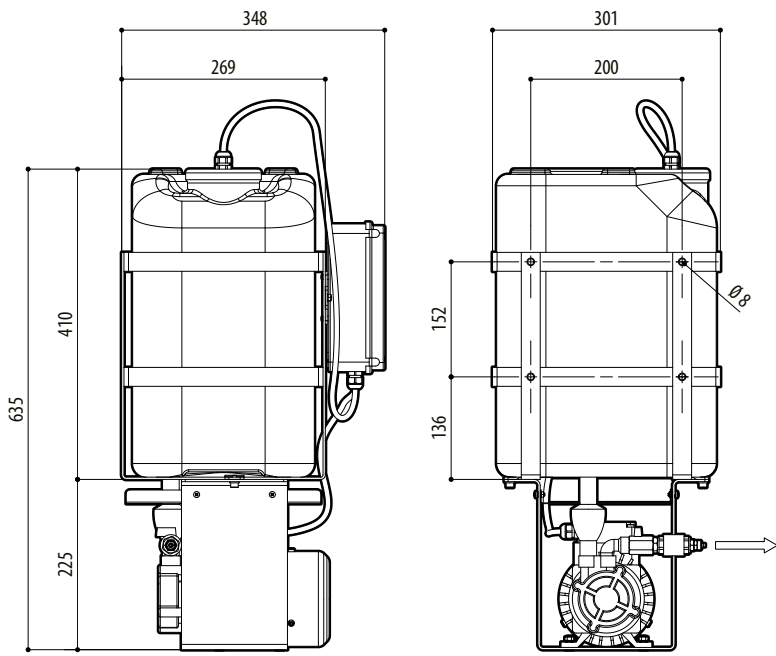

VIDEO TRANSMISSION
VIDEO SWITCHING AND DISTRIBUTION
CONTROL KEYBOARDS
DIGITAL VIDEO SYSTEMS
CAMERA BRACKETS
P&T MOTORS AND TELEMETRY
IR ILLUMINATORS
VANDAL RESISTANT HOUSINGS
DOIME ENCLOSURES
STAINLESS STEEL SYSTEMS
EXPLOSION-PROOF SYSTEMS
INTEGRATED POSITIONING UNITS

WAS23L30-WASPT23L30