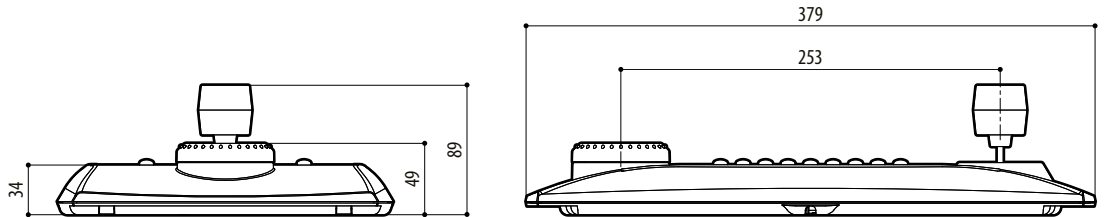

TECHNICAL DATA

GENERAL

38 backlit rubber keys

Alarm buzzer

Supplied with instructions manual, installation driver, pre-cut sheets, plastic protecting layer

MECHANICAL

Dimensions: 379x89x224mm (15x3.5x8.8in)

ELECTRICAL

Powered via USB port

Consumption: 350mA max

COMMUNICATIONS

USB 2.0

PROTOCOLS

Dedicated Virtual Com Port protocol

Joystick HID 4-axis 32 key emulation

OPERATING SYSTEM

Windows™ XP, 2000, Vista, Windows 7

Linux™ and compatible operating systems

ENVIRONMENT

Indoor

Operating temperature: 0°C / +45°C (+32°F / +113°F)

CERTIFICATIONS

EN55022 Class B, EN50130-4, EN61000-6-3, EN60950-1

FCC part 15 Class B

ACCESSORIES

OPACDCZ Cut sheets for printing personalized forms and transparent protective plastic sheeting

DCZ

mm 1:5

PACKAGE

Code	Unit weight		Package weight		Package dimensions (WxHxL)		Master carton unit
	kg	lb	kg	lb	cm	in	
DCZ	1.4	3.0	1.9	4.2	42.5x27.0x17.5	16.7x10.6x6.9	-