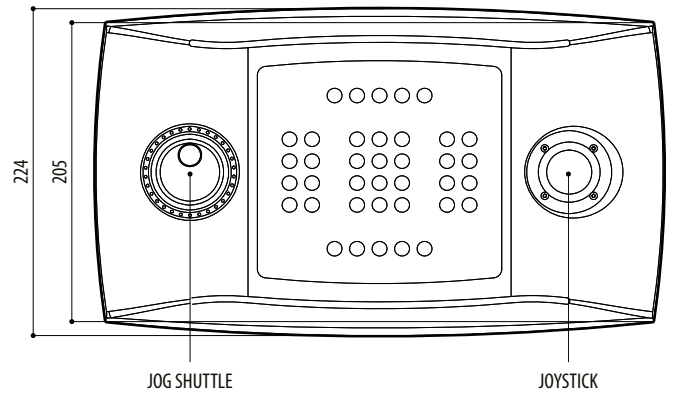

TECHNICAL DATA

GENERAL

38 backlit rubber keys

Alarm buzzer

Supplied with instructions manual, installation driver, pre-cut sheets, plastic protecting layer

MECHANICAL

Dimensions: 379x89x224mm (15x3.5x8.8in)

ELECTRICAL

Powered via USB port

Consumption: 350mA max

COMMUNICATIONS

USB 2.0

PROTOCOLS

Dedicated Virtual Com Port protocol

Joystick HID 4-axis 32 key emulation

OPERATING SYSTEM

Windows™ XP, 2000, Vista, Windows 7

Linux™ and compatible operating systems

ENVIRONMENT

Indoor

Operating temperature: 0°C / +45°C (+32°F / +113°F)

CERTIFICATIONS

EN55022 Class B, EN50130-4, EN61000-6-3, EN60950-1

FCC part 15 Class B

ACCESSORIES

OPACDCZ Cut sheets for printing personalized forms and transparent protective plastic sheeting

DCZ

mm 1:5

PACKAGE

Code	Unit weight		Package weight		Package dimensions (WxHxL)		Master carton unit
	kg	lb	kg	lb	cm	in	
DCZ	1.4	3.0	1.9	4.2	42.5x27.0x17.5	16.7x10.6x6.9	-