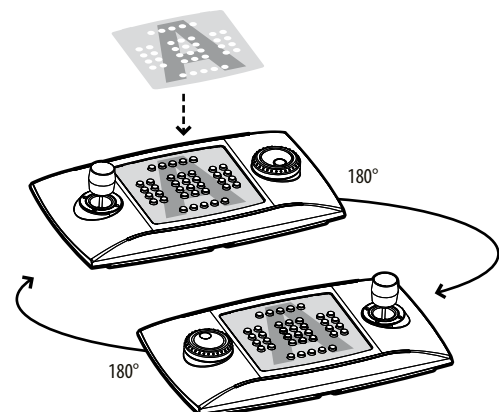

The keyboard can be turned round so that both right- and left-handed users can use all the functions with ease.

This simple, user-friendly and fully implementable DCZ keyboard allows a comfortable and intuitive management of cctv applications from PC.

DCZ

THE USER CAN EASILY PERSONALIZE AND PRINT SEVERAL PRE-CUT SHEETS THAT ARE INCLUDED

THE KEYBOARD CAN ALSO BE TURNED ROUND SO THAT BOTH RIGHT- AND LEFT-HANDED USERS CAN USE ALL THE FUNCTIONS WITH EASE