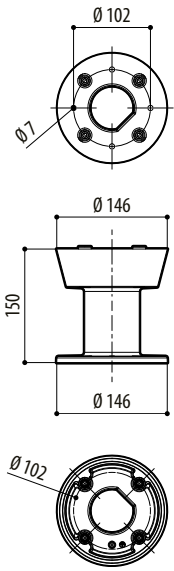

UPTWBA

UPTWBTA