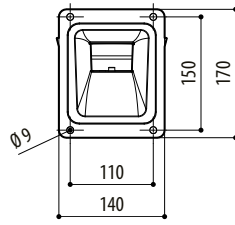

EXPLOSION-PROOF SYSTEMS
STAINLESS STEEL SYSTEMS
CAMERA HOUSINGS
DOVE ENCLOSURES
VANDAL RESISTANT HOUSINGS
IR ILLUMINATORS
P&T MOTORS AND TELEMETRY
CAMERA BRACKETS
DIGITAL VIDEO SYSTEMS
CONTROL KEYBOARDS
VIDEO SWITCHING AND DISTRIBUTION
VIDEO TRANSMISSION