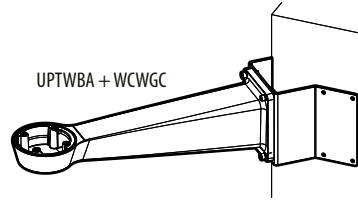

EXPLOSION-PROOF SYSTEMS
STAINLESS STEEL SYSTEMS
CAMERA HOUSINGS
DOVE ENCLOSURES
VANDAL RESISTANT HOUSINGS
IR ILLUMINATORS
P&T MOTORS AND TELEMETRY
CAMERA BRACKETS
DIGITAL VIDEO SYSTEMS
CONTROL KEYBOARDS
VIDEO SWITCHING AND DISTRIBUTION
VIDEO TRANSMISSION