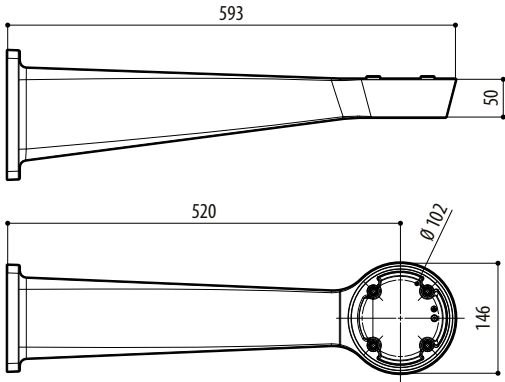

EXPLOSION-PROOF SYSTEMS
STAINLESS STEEL SYSTEMS
CAMERA HOUSINGS
DOVE ENCLOSURES
VANDAL RESISTANT HOUSINGS
IR ILLUMINATORS
P&T MOTORS AND TELEMETRY
CAMERA BRACKETS
DIGITAL VIDEO SYSTEMS
CONTROL KEYBOARDS
VIDEO SWITCHING AND DISTRIBUTION
VIDEO TRANSMISSION