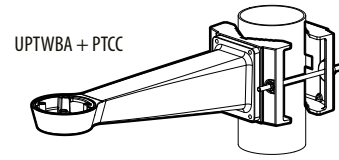

EXPLOSION-PROOF SYSTEMS
STAINLESS STEEL SYSTEMS
CAMERA HOUSINGS
DOVE ENCLOSURES
VANDAL RESISTANT HOUSINGS
IR ILLUMINATORS
P&T MOTORS AND TELEMETRY
CAMERA BRACKETS
DIGITAL VIDEO SYSTEMS
CONTROL KEYBOARDS
VIDEO SWITCHING AND DISTRIBUTION
VIDEO TRANSMISSION