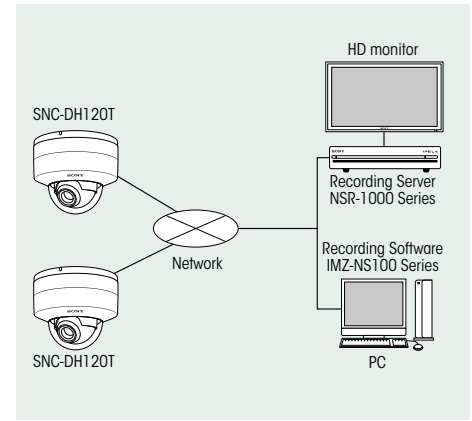

*1 Removable IR Cut Filter.

* The SNC-DH120T includes software developed by the OpenSSL Project for use in the OpenSSL Toolkit (<http://www.openssl.org/>).

SYSTEM CONFIGURATION