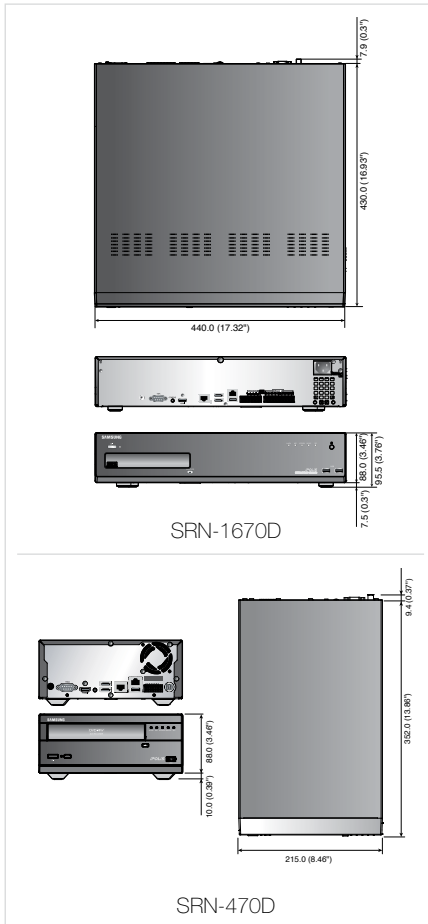

16CH/4CH Network Video Recorder

SRN-1670D/470D

Dimensions

Unit : mm (inch)

Specifications