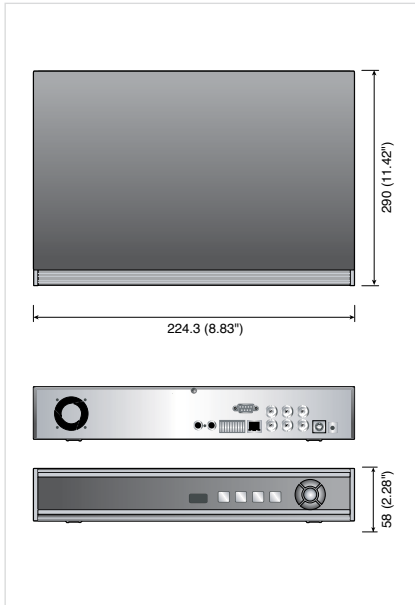

Dimensions

Unit : mm (inch)

The Eco mark represents Samsung Techwin's will to create environment-friendly products, and indicates that the product satisfies the EU RoHS Directive.

Design and specifications are subject to change without notice.

SAMSUNG TECHWIN CO., LTD.

701, Sampyeong-dong, Bundang-gu, Seongnam-si, Gyeonggi-do Korea 463-400
Tel : +82-70-7147-8741 ~ 8749, 8752 ~ 8760 Fax : +82-31-8018-3745
www.samsungsecurity.com www.samsungcctv.com

■ DISTRIBUTED BY